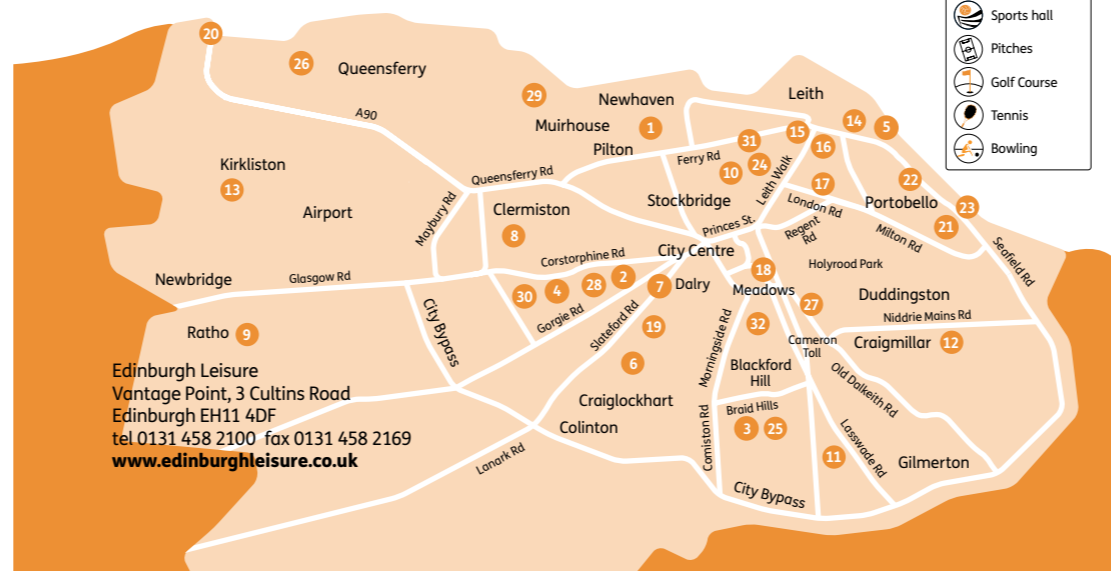

Edinburgh Leisure
Vantage Point, 3 Cultins Road
Edinburgh EH11 4DF
tel.0131 458 2100 fax 0131 458 2169
www.edinburghleisure.co.uk

Option 2 – Direct Debit payment schedule

This pricing matrix shows what your monthly payments would be depending when you join the Direct Debit option, and the total amount you would pay over the terms.

Activity	10 Monthly Payments September – June 40 weeks		8 Monthly Payments November – June 31 weeks		6 Monthly Payments January – June 22 weeks	
	Monthly payment	Block payment	Monthly payment	Block payment	Monthly payment	Block payment
Swimming						
25 minute lesson	£17.20	£172.00	£16.66	£133.30	£15.77	£94.62
45 minute lesson	£20.40	£204.00	£19.76	£158.10	£18.70	£112.20
Football						
Mini Kickers	£17.20	£172.00	£16.66	£133.30	£15.77	£94.62
Football General/Inter	£17.20	£172.00	£16.66	£133.30	£15.77	£94.62
Football Talent Development	£23.60	£236.00	£22.86	£182.88	£21.63	£129.80
Gymnastics						
Gymnastics General/Inter	£18.00	£180.00	£17.44	£139.50	£16.50	£99.00
Gymnastics General/Inter	£18.00	£180.00	£17.44	£139.50	£16.50	£99.00
Gymnastics Talent Dev	£20.40	£204.00	£19.76	£158.10	£18.70	£112.20
Trampolining						
Trampolining General/Inter	£17.20	£172.00	£16.66	£133.30	£15.77	£94.60
Trampolining Talent Dev	£23.60	£236.00	£22.86	£182.90	£21.63	£129.80
Racquet Sports						
Badminton	£17.20	£172.00	£16.66	£133.30	£15.77	£94.60
Tots Tennis	£15.20	£152.00	£14.73	£117.80	£13.93	£83.60
Mini Tennis	£17.20	£172.00	£16.66	£133.30	£15.77	£94.60