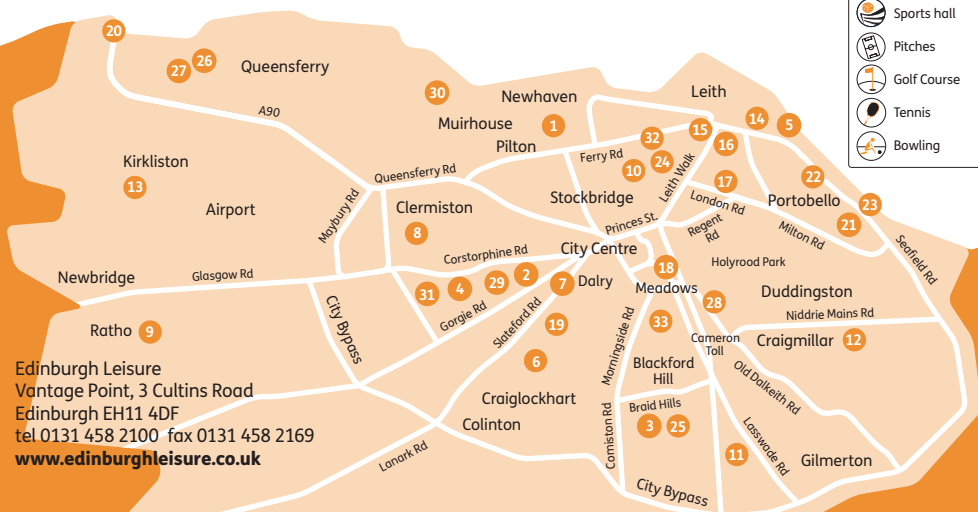

- **17 Meadowbank Sports Centre**
  London Road, Edinburgh Tel: 661 5351
- **18 Meadows Tennis Complex**
  East Meadows, Edinburgh Tel: 443 0101
- **19 Meggetland Sports Complex**
  Colinton Road, Edinburgh Tel: 455 8375
- **20 Port Edgar Marina**
  Shore Road, South Queensferry Tel: 331 3330
- **21 Portobello Golf Course (9 holes)**
  Pavilion, Stanley St, Portobello Tel: 669 4361
- **22 Portobello Indoor Bowls & Leisure Centre**
  20 Westbank Street, Edinburgh Tel: 669 0878
- **23 Portobello Swim Centre**
  57 The Promenade, Portobello Tel: 669 6888
- **24 Powderhall Bowling**
  Broughton Road, Edinburgh Tel: 669 0878
- **25 Princes Golf Course (9 holes)**
  Braid Hills Drive Tel: 666 2210
- **26 Queensferry High Recreation Centre**
  Ashburnham Road, South Queensferry Tel: 319 3222
- **27 Queensferry Recreation Centre**
  Ashburnham Road, South Queensferry Tel: 331 1880
- **28 The Royal Commonwealth Pool**
  Dalkeith Road, Edinburgh **Closed until 2011**
- **29 Saughton Sports Complex**
  Stevenson Drive, Edinburgh Tel: 444 0422
- **30 Silverknowes Golf Course**
  Silverknowes Parkway, Edinburgh Tel: 336 3843
- **31 St Margarets Park, Bowling, Tennis**
  Corstorphine High Street, Edinburgh Tel: 669 0878
- **32 Victoria Park Bowling**
  Newhaven Road, Edinburgh Tel: 669 0878
- **33 Warrender Swim Centre**
  Thirlestane Road, Edinburgh Tel: 447 0052

- Swimming pool
- Gym
- Fitness classes
- Sports hall
- Pitches
- Golf Course
- Tennis
- Bowling

Edinburgh Leisure
Vantage Point, 3 Cultins Road
Edinburgh EH11 4DF
tel 0131 458 2100 fax 0131 458 2169
www.edinburghleisure.co.uk