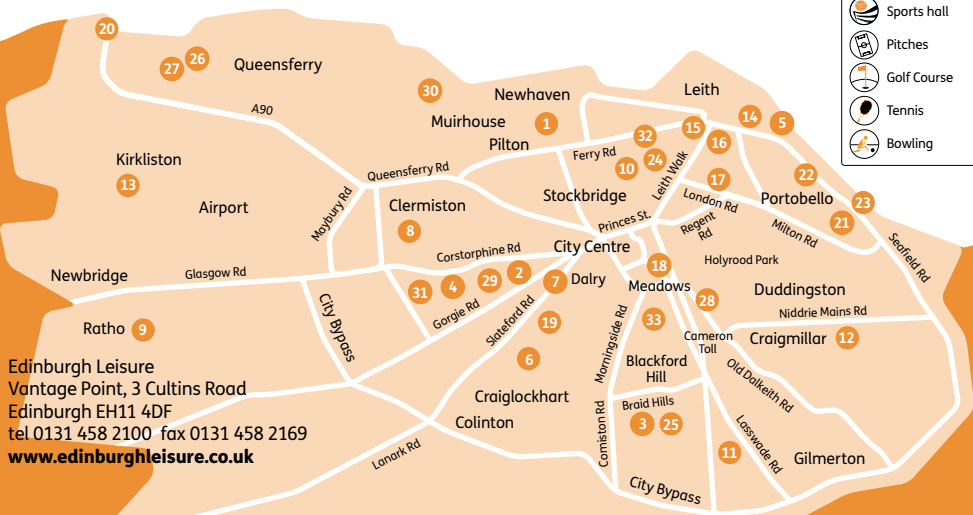

- **17 Meadowbank Sports Centre**
  London Road, Edinburgh Tel: 661 5351
- **18 Meadows Tennis Complex**
  East Meadows, Edinburgh Tel: 443 0101
- **19 Meggetland Sports Complex**
  Colinton Road, Edinburgh Tel: 455 8375
- **20 Port Edgar Marina**
  Shore Road, South Queensferry Tel: 331 3330
- **21 Portobello Golf Course (9 holes)**
  Pavilion, Stanley St, Portobello Tel: 669 4361
- **22 Portobello Indoor Bowls & Leisure Centre**
  20 Westbank Street, Edinburgh Tel: 669 0878
- **23 Portobello Swim Centre**
  57 The Promenade, Portobello Tel: 669 6888
- **24 Powderhall Bowling**
  Broughton Road, Edinburgh Tel: 669 0878
- **25 Princes Golf Course (9 holes)**
  Braid Hills Drive Tel: 666 2210
- **26 Queensferry High Recreation Centre**
  Ashburnham Road, South Queensferry Tel: 319 3222
- **27 Queensferry Recreation Centre**
  Ashburnham Road, South Queensferry Tel: 331 1880
- **28 The Royal Commonwealth Pool**
  Dalkeith Road, Edinburgh **Closed until 2011**
- **29 Saughton Sports Complex**
  Stevenson Drive, Edinburgh Tel: 444 0422
- **30 Silverknowes Golf Course**
  Silverknowes Parkway, Edinburgh Tel: 336 3843
- **31 St Margarets Park, Bowling, Tennis**
  Corstorphine High Street, Edinburgh Tel: 669 0878
- **32 Victoria Park Bowling**
  Newhaven Road, Edinburgh Tel: 669 0878
- **33 Warrender Swim Centre**
  Thirlestane Road, Edinburgh Tel: 447 0052

	Swimming pool
	Gym
	Fitness classes
	Sports hall
	Pitches
	Golf Course
	Tennis
	Bowling

Edinburgh Leisure
Vantage Point, 3 Cultins Road
Edinburgh EH11 4DF
tel 0131 458 2100 fax 0131 458 2169
www.edinburghleisure.co.uk